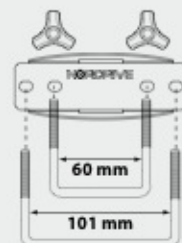

Included:

Instructions manual + 2 fixing straps for holding the cargo

In dotazione doppio kit di fissaggio per barre da:
Included double fixing kit for bars: