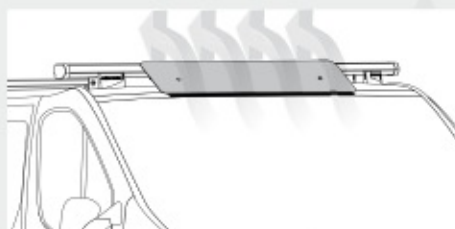

**ALLUMINIO
ALUMINIUM**

DEFLETTORE AERO KARGO, NERO

Kit deflettore per barre portatutto serie Kargo.

Funzioni:

- Migliora l'aerodinamica del veicolo.
- Contribuisce a ridurre il consumo di carburante.
- Attenua il rumore aerodinamico durante la guida.

Caratteristiche:

- In alluminio.
- Flessibile, per adattarsi alla curvatura del tetto.
- Inclinazione ed escursione regolabili per adattarsi a qualsiasi veicolo.

AERO KARGO DEFLECTOR, BLACK

Wind deflector kit for Kargo roof bars.

Functions:

- Improves aerodynamics of the vehicle.
- Helps increasing fuel efficiency.
- Reduces wind-noise while driving.

Features:

- Aluminium.
- Flexible, adapting to the curve of the roof.
- Adjustable extension and angle.

N11053	K-9	L = 95 cm
N11054	K-11	L = 110 cm