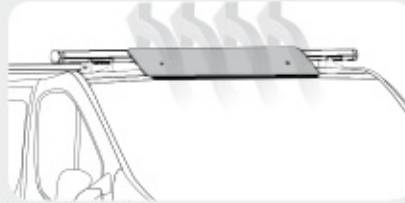

ALLUMINIO
ALUMINIUM