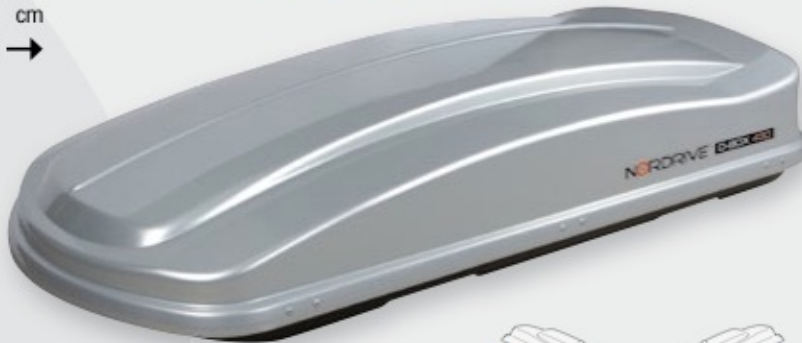

D-BOX 430
430D

36
78 cm
190

430 litres

N60010	Grigio gofrato Embossed Grey
N60011	Argento lucido Shiny Silver
N60012	Nero lucido Shiny Black
N60013	Bianco lucido Shiny White

Cartone 1

430D
DOPPIA APERTURA
DOUBLE OPENING SYSTEM

N60014	Argento lucido Shiny Silver
N60015	Nero lucido Shiny Black

Cartone 1