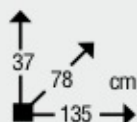

D-BOX, BOX TETTO IN ABS

ABS con metacrilato acrilico antigraffio. Ottima protezione UV e brillantezza superficiale. Spessore di partenza 4 mm.

Chiusura:

Centralizzata a 2 o 3 punti di ancoraggio.

Sistema di apertura:

Compassi metallici con carenatura della molla.

Sistema di aggancio alle barre:

Pomelli, piastrine con doppia foratura, passa cinghia. Doppio set di 4+4 cavallotti (L 65 mm+L 105 mm).

Dotazione:

Completa di 2 pratiche cinghie per il bloccaggio interno del carico e libretto di istruzioni / manutenzione.

D-BOX, ABS ROOF BOXES

ABS with anti-scratch acrylic methacrylate. Impact-proof. UV-resistant ABS plastic. 4 mm thickness at origin.

Lock:

Central locking system with 2 o 3 fastening points.

Opening system:

Metal callipers with contrast spring.

Fitting system to the bars:

4+4 "U" hooks (W 65 mm + W 105 mm) and fitting accessories.

Included:

Instructions manual + 2 fixing straps for holding the cargo

In dotazione doppio kit di fissaggio per barre da:
Included double fixing kit for bars:

Grigio gofrato
Grey embossed

Argento metallizzato lucido
Silver metallic shiny

Bianco lucido
White shiny

Nero lucido
Black shiny

D-BOX 330

330 litres

N60000	Grigio gofrato Embossed Grey
N60001	Argento lucido Shiny Silver
N60002	Nero lucido Shiny Black
N60003	Bianco lucido Shiny White

Cartone 1