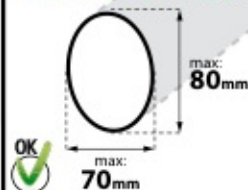

a sezione ovoidale