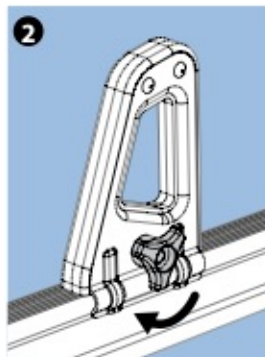

MONTAGGIO CON SERRAGGIO MANUALE
Indicato quando la larghezza del carico trasportato è variabile e/o necessita di regolazioni.

MANUAL KNOBS FIXING
Ideal when the transported cargo often varies in width or when it must be adjusted after loading.