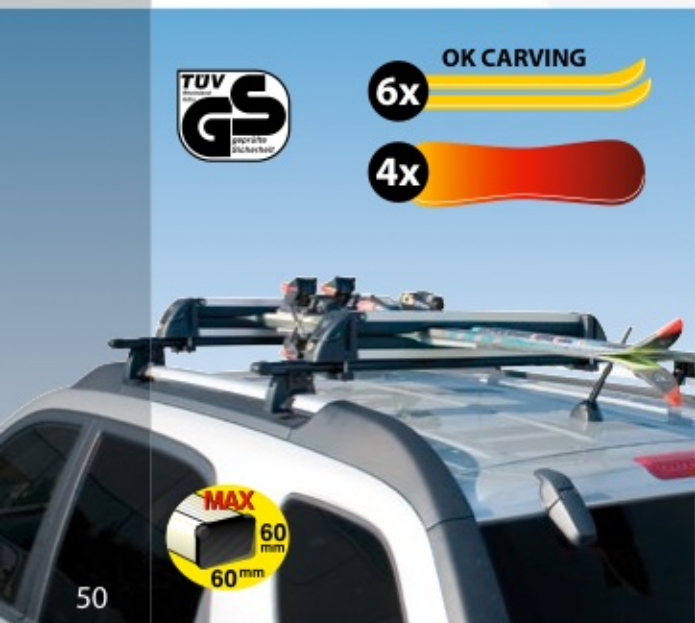

OK CARVING

6x

4x