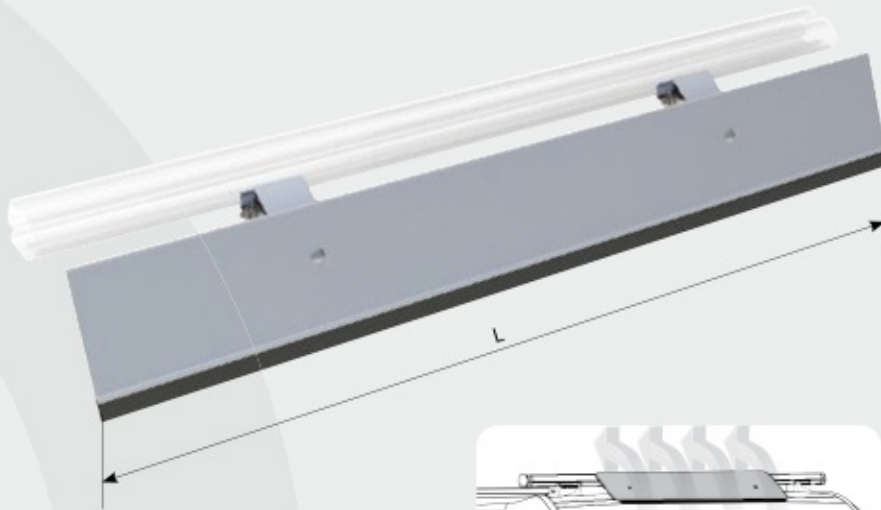

ALLUMINIO
ALUMINIUM